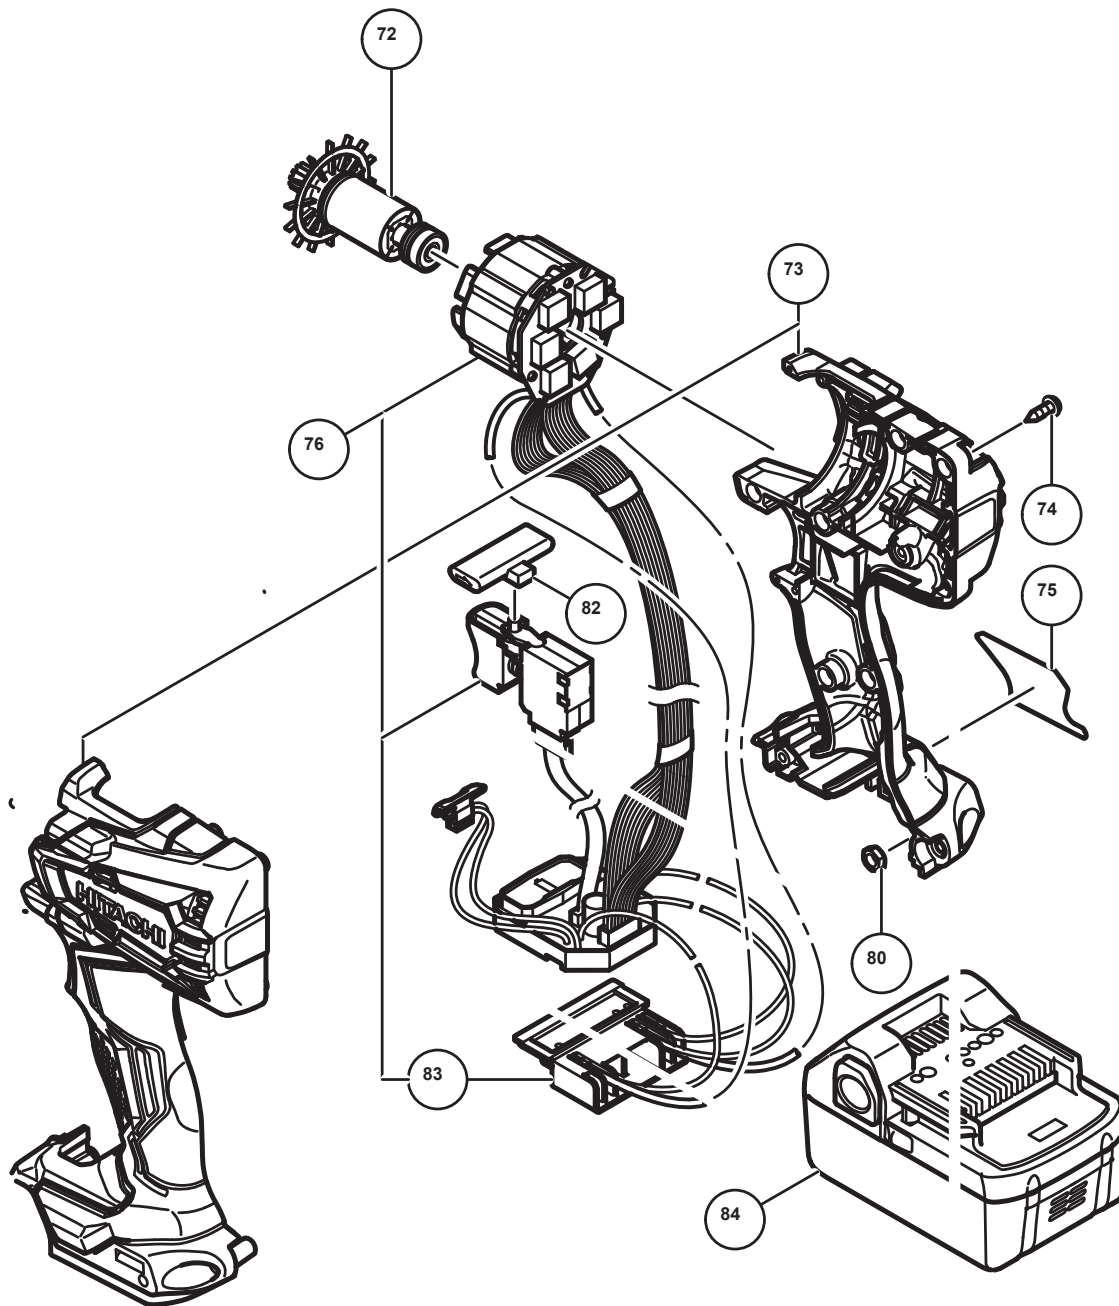

BENDOF ARMERINGSKLIPPER NB12

From s.n. 1280 (Sept. 2016) to ...

Position	Part No	Name	Pcs	Note
1	13110002	CUTTING BLADE	1	
2	95140858	CENTRAL PIN NB12, 12N	2	
3	95149901	NUT	2	
4	13110001	CUTTING BLADE	1	
5	95140867	RETURN SPRING NB12 MU16 (DC-14)	1	
6	95149905	PRESSURE PLATE , ADJUSTABLE	1	
7	95141004	SEAL 25X33X4.5	1	
8	95140827	CUTTER HEAD	1	
9	95149913	SCREW m6 x 10	2	
10	95149914	CYLINDRICAL PIN	1	
11	95140826	PROTECTION NB12, 12N	1	
12	95140878	SCREW M5 X 10 10.9	2	
13	95140897	SPRING (NB12)	1	
14	95149915	PISTON ASSEMBLY	1	
15	95140888	GASKET	1	
16	95140889	O-RING 66.35 x 2.62	1	
17	95141005	SYLINDER PRO-CUT 12	1	
18	95149801	WASHER 8 X 12 X 1.4	1	
19	95149802	SCREW	1	
20	95141006	VALVE	1	
21	95140890	RETURN VALVE	1	
22	95141007	WASHER	1	

Position	Part No	Name	Pcs	Note
23	95149828	MANUAL RETURN VALVE	1	
24	95140851	BEARING 22x8x7 608 C3	1	
25	95140817	O-RING 6,07X1,78	3	
26	95140813	O-RING 75,92X1,78	1	
27	95140814	PUMP	1	
28	95141008	SLEEVE	1	
29	95149833	WASHER M5	1	
30	95141016	SCREW M5 X 14	2	
31	95141018	MOUNTNING RING, HALF	2	
32	95141015	BEARING 35x15x9 6002 C3	1	
33	95141017	SEGRING D32	1	
34	95141019	HANDLE	1	
35	95141009	O-RING 72,75X1,78	1	
36	95141010	O-RING 82,27 X 1,78	1	
37	95141011	RING NB12	1	
38	95141012	SCREW M6X10	4	
39	95140891	O-RING 60,04 X 1,78	1	
40	95140893	PACKBOX 15 X 25 X 5	1	
41	95149845	OILTANK	1	
42	95141013	SLEEVE 8,31X13,34X1,22	1	
43	95149835	MAGNETIC CUP	1	
44	95149838	WASHER M5	4	
45	95141021	SCREW M5 X 43	4	

	Part No	Name	Pcs	Note
72	95339763	ROTOR PINION SET	1	HELICAL PINION 95149862
73	95339765	HOUSING (A). (B) SET	1	
74	95313687	TAPPING SCREW (W/FLANGE) D3 X 16 (BLACK)	10	
75		NAME PLATE	1	
76	95370836	WIRING ASS'Y	1	INCLUD.78
77		TRUSS HD. SCREW M4 (BLACK)	1	
78		HOOK	1	
79		SHIFT KNOB	1	
80	95327002	LOCK NUT M4 (BLACK)	2	
81		STRAP (BLACK)	1	
82	95339768	PUSHING BUTTON	1	
83	95339769	BATTERY TERMINAL	1	
84	60020665	BATTERY BSL 1850 (EUROPE,AUS,NZL)		