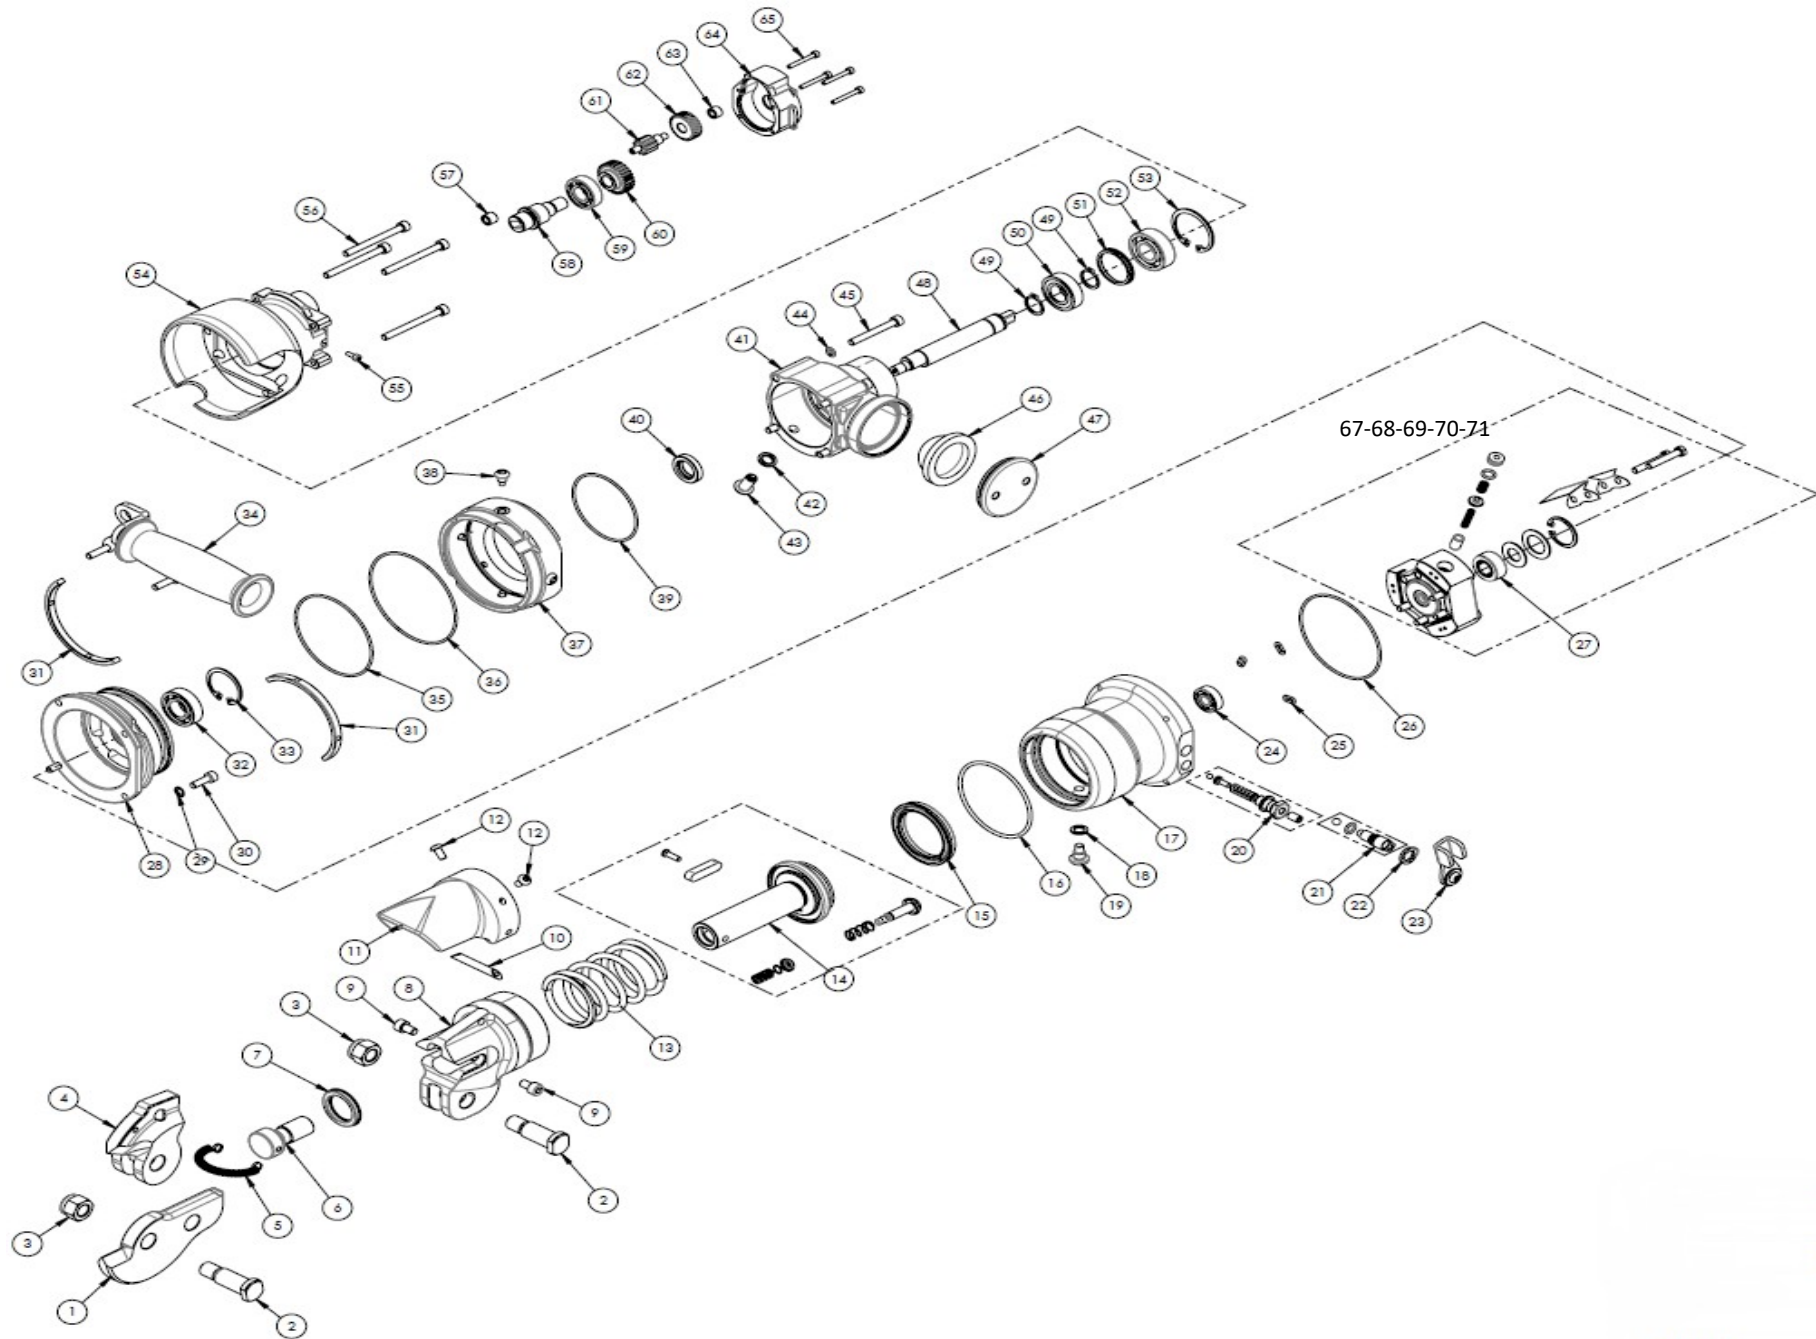

BENDOF ARMERINGSKLIPPER NB12

From s.n. 1280 (Sept. 2016) to ...

Position	Part No	Name	Pcs	Note
1	13110002	CUTTING BLADE	1	
2	95140858	CENTRAL PIN NB12, 12N	2	
3	95149901	NUT	2	
4	13110001	CUTTING BLADE	1	
5	95140867	RETURN SPRING NB12 MU16 (DC-14)	1	
6	95149905	PRESSURE PLATE , ADJUSTABLE	1	
7	95141004	SEAL 25X33X4.5	1	
8	95140827	CUTTER HEAD	1	
9	95149913	SCREW m6 x 10	2	
10	95149914	CYLINDRICAL PIN	1	
11	95140826	PROTECTION NB12, 12N	1	
12	95140878	SCREW M5 X 10 10.9	2	
13	95140897	SPRING (NB12)	1	
14	95149915	PISTON ASSEMBLY	1	
15	95140888	GASKET	1	
16	95140889	O-RING 66.35 x 2.62	1	
17	95141005	SYLINDER PRO-CUT 12	1	
18	95149801	WASHER 8 X 12 X 1.4	1	
19	95149802	SCREW	1	
20	95141006	VALVE	1	
21	95140890	RETURN VALVE	1	
22	95141007	WASHER	1	

Position	Part No	Name	Pcs	Note
23	95149828	MANUAL RETURN VALVE	1	
24	95140851	BEARING 22x8x7 608 C3	1	
25	95140817	O-RING 6,07X1,78	3	
26	95140813	O-RING 75,92X1,78	1	
27	95140814	PUMP	1	
28	95141008	SLEEVE	1	
29	95149833	WASHER M5	1	
30	95141016	SCREW M5 X 14	2	
31	95141018	MOUNTNING RING, HALF	2	
32	95141015	BEARING 35x15x9 6002 C3	1	
33	95141017	SEGRING D32	1	
34	95141019	HANDLE	1	
35	95141009	O-RING 72,75X1,78	1	
36	95141010	O-RING 82,27 X 1,78	1	
37	95141011	RING NB12	1	
38	95141012	SCREW M6X10	4	
39	95140891	O-RING 60,04 X 1,78	1	
40	95140893	PACKBOX 15 X 25 X 5	1	
41	95149845	OILTANK	1	
42	95141013	SLEEVE 8,31X13,34X1,22	1	
43	95149835	MAGNETIC CUP	1	
44	95149838	WASHER M5	4	
45	95141021	SCREW M5 X 43	4	

	Part No	Name	Pcs	Note
72	95339763	ROTOR PINION SET	1	HELICAL PINION 95149862
73	95339765	HOUSING (A). (B) SET	1	
74	95313687	TAPPING SCREW (W/FLANGE) D3 X 16 (BLACK)	10	
75		NAME PLATE	1	
76	95370836	WIRING ASS'Y	1	INCLUD.78
77		TRUSS HD. SCREW M4 (BLACK)	1	
78		HOOK	1	
79		SHIFT KNOB	1	
80	95327002	LOCK NUT M4 (BLACK)	2	
81		STRAP (BLACK)	1	
82	95339768	PUSHING BUTTON	1	
83	95339769	BATTERY TERMINAL	1	
84	60020665	BATTERY BSL 1850 (EUROPE,AUS,NZL)		